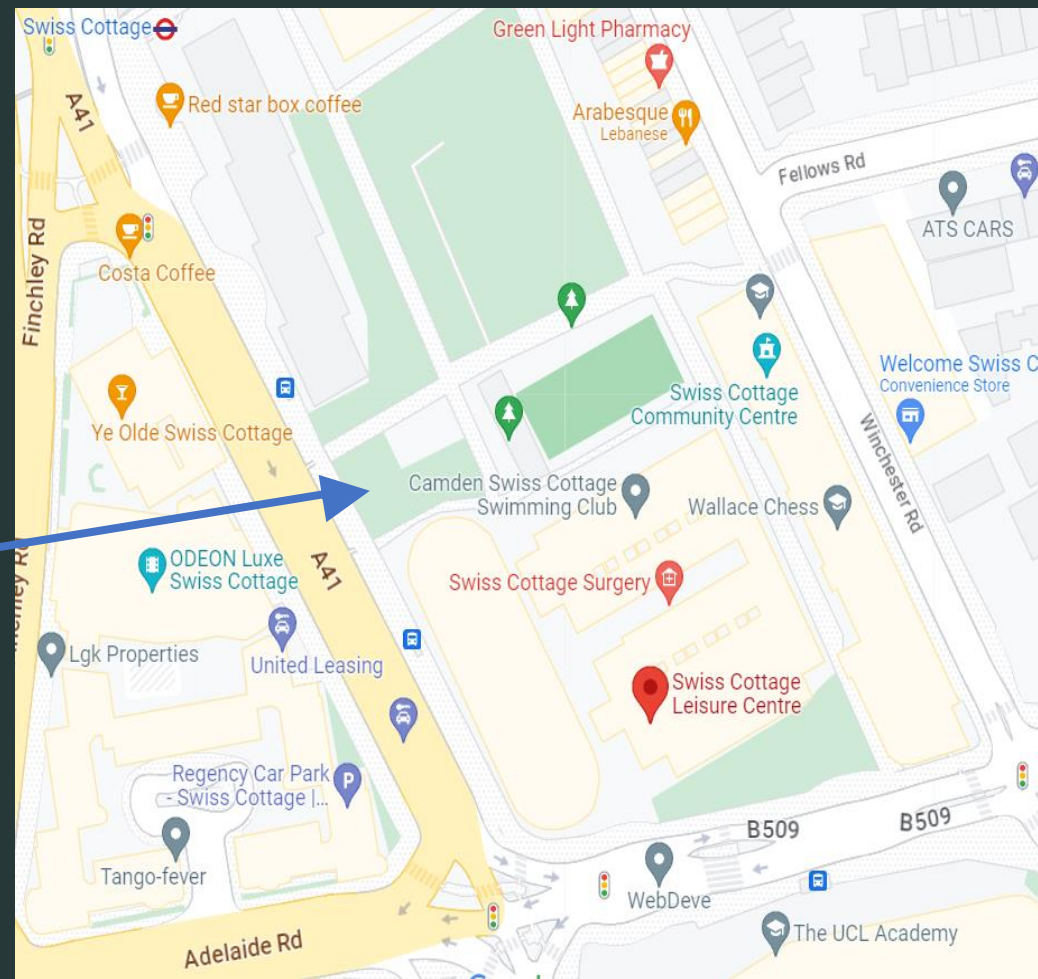

Swiss Cottage

Outdoor Gym

London, NW3 3NF

[Find location here](#)

Swiss Cottage Outdoor Gym

- Bench peddles
- Trampoline
- Parallel bars
- Multi use frame

Suggested exercise options:

The below graphics can be found on site and are bespoke to the equipment available at Swiss Cottage outdoor gym.